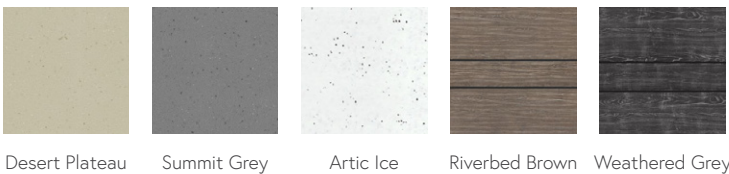

Liner colours

Apex Coping System

Ascent Skirting System

Acrylic Component Colours