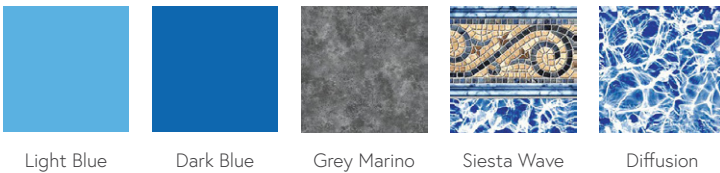

Liner colours