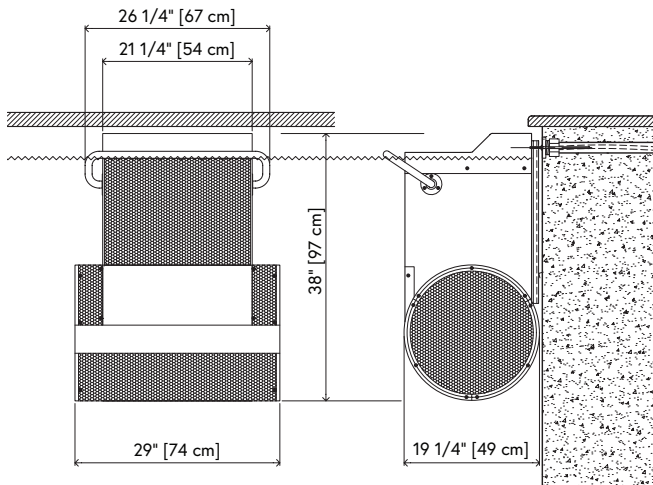

WALL MOUNT FASTLANE SWIM