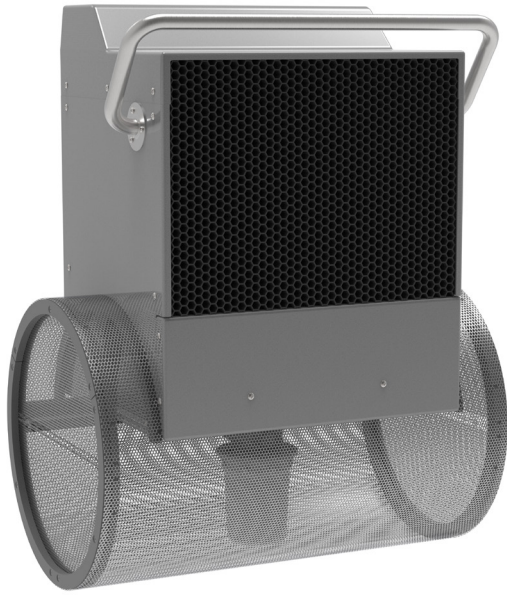

Fastlane® Series

Fastlane® Swim

POWERED BY HYDRODRIVE™ TECHNOLOGY

The Endless™ Pools Fastlane® Swim transforms any traditional pool into a powerhouse of performance and fun. Featuring advanced Hydrodrive™ technology, it delivers a smooth, adjustable current—ideal for swim training, resistance workouts, and active family fun—bringing unmatched versatility to your garden pool.

SWIM CURRENT

Hydrodrive Technology with Digital Pace
Display 1:14/100 m
Max Pace with 116 Pace Settings

DIMENSIONS

97 H x 74 W x 49 cm D

KEY FEATURES

- Installs in New or Existing Pools
- Wall Mount or Deck Mount Models
- Pairs with Fastlane Tread in New Pools

Fastlane® Swim

Specifications

DIMENSIONS

96 L × 74 W × 48 cm D

53 W × 41 cm H
Water Outlet Grill

UNIT WEIGHT

54 kg

STRUCTURE

46 cm from adjacent wall or obstruction

366 cm from an opposing wall or obstruction

ELECTRICAL REQUIREMENTS

220v/32amp, RCD, Single-Phase;

3-phase available

Accessories

- Fastlane® Tread Underwater Treadmill
- Endless Pools Fit@Home® App & Wi-Fi Kit
- Floor Mirror
- Aquabike