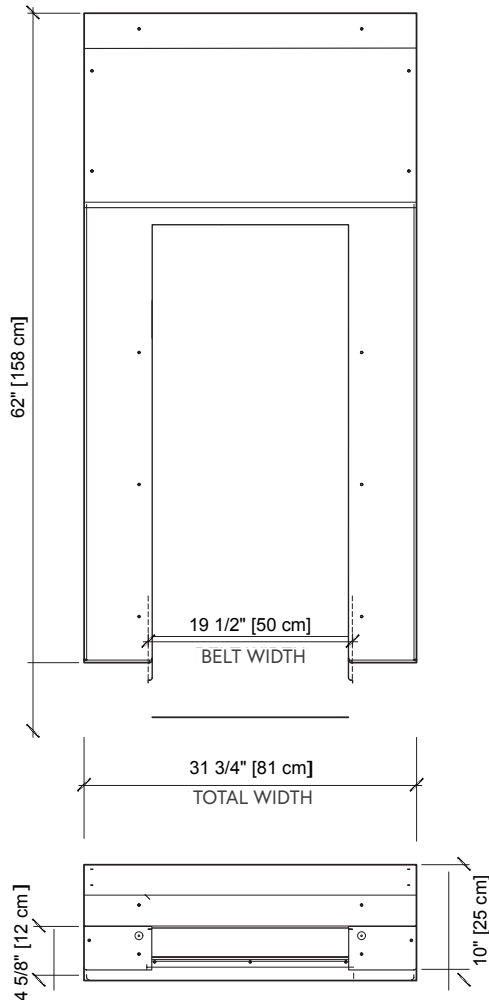

Fastlane® Tread

Specifications

DIMENSIONS

158 L x 81 W x 25 cm H

50 cm Wide Belt

SPEED

0.8 - 8.9 kph

WEIGHT

63 kg

ELECTRICAL REQUIREMENTS

220v/32amp, RCD, Single-Phase

STRUCTURE

Stainless Steel & Reinforced Acrylic